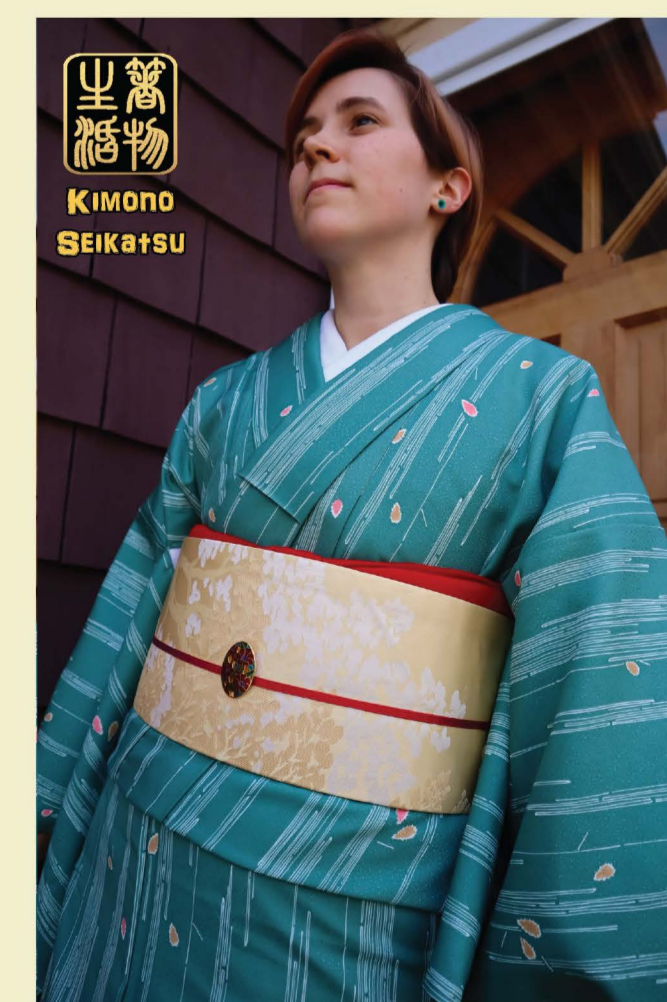

Silent Auction

Stop by to bid on these special, rare items!

- **The Hotel Higashiyama 2 Nights Stay for 2 Guests**
- **Hotel Boston Plaza 2 Nights Stay for 2 Guests**
- **Imperial Hotel Tokyo 2 Nights Stay for 2 Guests**
- **O Gawa Shou B&B 1 Night Stay for 2 Guests**
- **Lecture on Nantucket Baskets 1.5 Hour Zoom Lecture in Japanese**
- **Kimono Seikatsu Lesson** Beginner/Intermediate kimono dressing lesson
- **GrayMist Kimono Set** Kimono, obi, obiage, obijime set
- **Kintsugi Workshop** Ko-Kyoto voucher for 1 person
- **Sake Day East** Admission tickets for 2 people
- **Ebisuya All-You-Can-Eat** 150 min for 6 people
- **Japanese Tea Ceremony** Showa Boston Tea Ceremony Club for 5 people

Bid now!