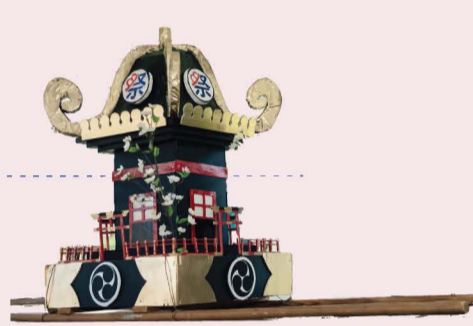

Sunday, April 28, 2024

Main Stage

11:00 am – 11:05 am	Opening Ceremony
11:05 am – 11:20 am	Showa Boston Dance Performance
11:20 am – 12:00 am	Dagashiya ROCK
12:00 am – 1:00 pm	Jeiko & Odaiko New England
1:00 pm – 1:30 pm	Hiroko Watanabe Calligraphy with KUMONOUE
1:30 pm – 2:00 pm	Ryukyukoku Matsuri Daiko Massachusetts
2:00 pm – 2:30 pm	Seiko Kitagawa Kimono Performance with Live Music
2:30 pm – 2:40 pm	Kuroneko Yamato Advertising
2:40 pm – 3:00 pm	Japan Airlines Raffle and Haiku Contest
3:00 pm – 3:30 pm	Cosplay Death Match
3:30 pm – 3:50 pm	Move&Inspire Kids Dance
4:00 pm – 4:30 pm	Garyu
4:30 pm – 4:45 pm	Bon Dance Event
4:45 pm – 5:00 pm	Closing Ceremony

Gazebo Stage

1:20 pm – 2:00 pm	Asako Nagashima
2:00 pm – 3:00 pm	祭遊 (Saiyu)
3:40 pm – 4:40 pm	GIDDY DORAI